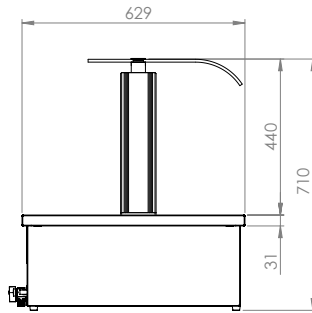

Counter Top Bain Marie with Sneeze Guard

Ideal for self service

MEV models

FEATURES

High grade AISI 304 stainless steel exterior & interior

Single sneeze guard - MEV models
Double sneeze guard - MSV models

Open type bain marie with sneeze guard perfect for self service

Wet well accepts GN1/1 upto 150mm deep (not supplied)

Wet well bain marie with easy access drain tap

Sneeze guard with 130W halogen lamps

TECHNICAL SPECIFICATIONS

Controller: Digital controller with temperature display

Temperature Range: upto +90°C

Power Supply: 13amp

NOTES

Glass structure is fully assembled prior to despatch.

MODEL	CONTAINER CAPACITY	HALOGEN LAMPS	EXTERNAL DIMENSIONS (H x W x D mm)	POWER CONSUMPTION	WEIGHT (kg)	RRP
MEV67	2 x GN1/1	2	710 x 760 x 630	2260W	37	
MEV610	3 x GN1/1	3	710 x 1080 x 630	2390W	48	
MEV614	4 x GN1/1	4	710 x 1410 x 630	2520W	56	
MSV67	2 x GN1/1	2	710 x 760 x 630	2260W	40	
MSV610	3 x GN1/1	3	710 x 1080 x 630	2390W	53	
MSV614	4 x GN1/1	4	710 x 1410 x 630	2520W	62	

See page 336 for full GN container range