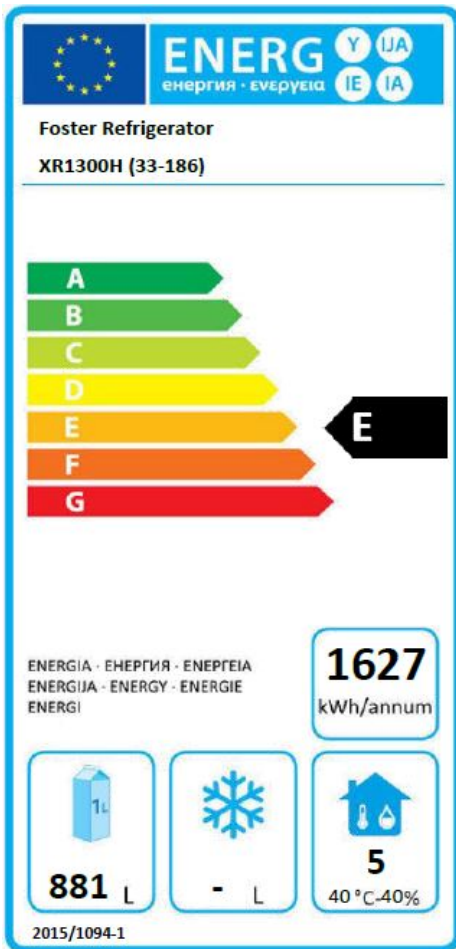

Application

This appliance is intended for use in ambient temperatures up to {1}°C

Safety

Precautionary instructions and maintenance advice, to ensure efficient operation, can be found in this products operating instructions.

Recycling

For recycling and end of life care for this product, please refer to environmental section of the website or visit [our policies](#)

Energy

Quality

Value

Design

Hygiene

After Care

Foster Refrigerator, Oldmedow Road, King's Lynn, Norfolk, PE30 4JU

Phone 08432 168800 | Email sales@foster-uk.com | Visit www.fosterrefrigerator.com

All images shown are for illustration purpose only. All images and photographs are not intended to be relied upon for, nor to form part of, any contract unless specifically incorporated in writing into the contract. Solely the dimensions and specifications incorporated in the quotation or purchase order confirmation shall be contractually binding.