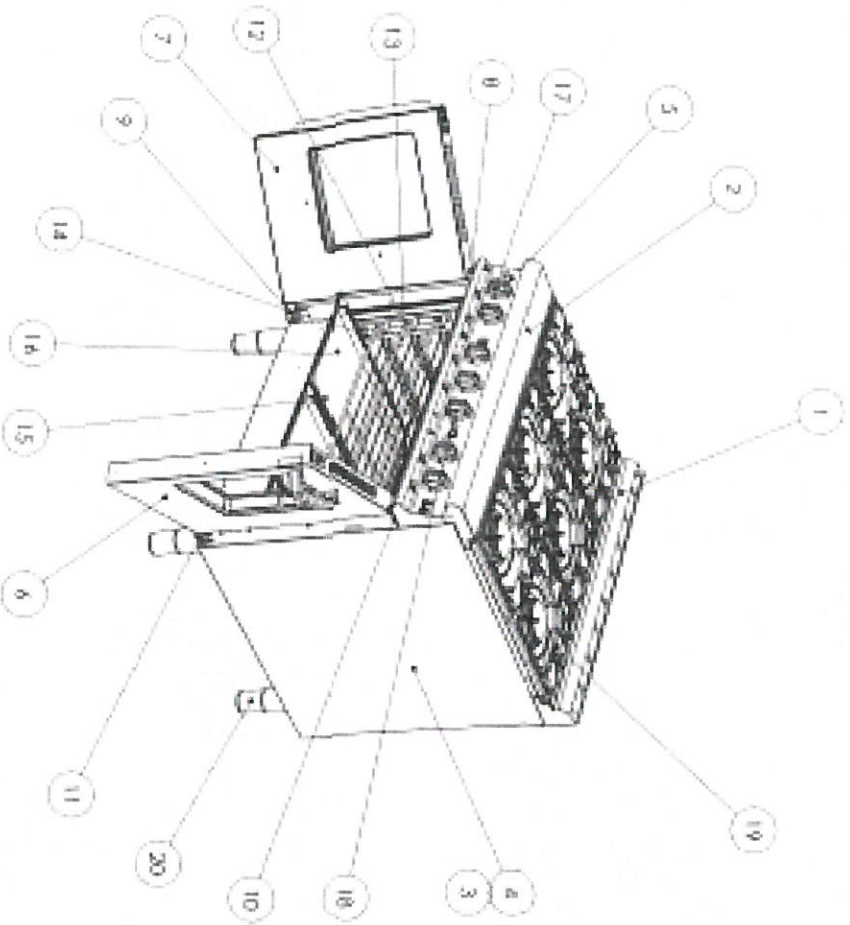

DOMINATOR PLUS

ITEM	DESCRIPTION	QTY	UNIT
1	TYPEWRITER	1	UNIT
2	REAR HOUSING	1	PC
3	REAR HOUSING RIB	1	PC
4	PH LETTER SET PANEL	1	PC
5	PH LETTER SET PANEL	1	PC
6	PH LETTER SET PANEL	1	PC
7	PH LETTER SET PANEL	1	PC
8	PH LETTER SET PANEL	1	PC
9	PH LETTER SET PANEL	1	PC
10	PH LETTER SET PANEL	1	PC
11	PH LETTER SET PANEL	1	PC
12	PH LETTER SET PANEL	1	PC
13	PH LETTER SET PANEL	1	PC
14	PH LETTER SET PANEL	1	PC
15	PH LETTER SET PANEL	1	PC
16	PH LETTER SET PANEL	1	PC
17	PH LETTER SET PANEL	1	PC
18	PH LETTER SET PANEL	1	PC
19	PH LETTER SET PANEL	1	PC
20	PH LETTER SET PANEL	1	PC

Issue	Alteration	Date	Product	Document Reference
A	Initial Issue	28/10/14	G3106	AA49910