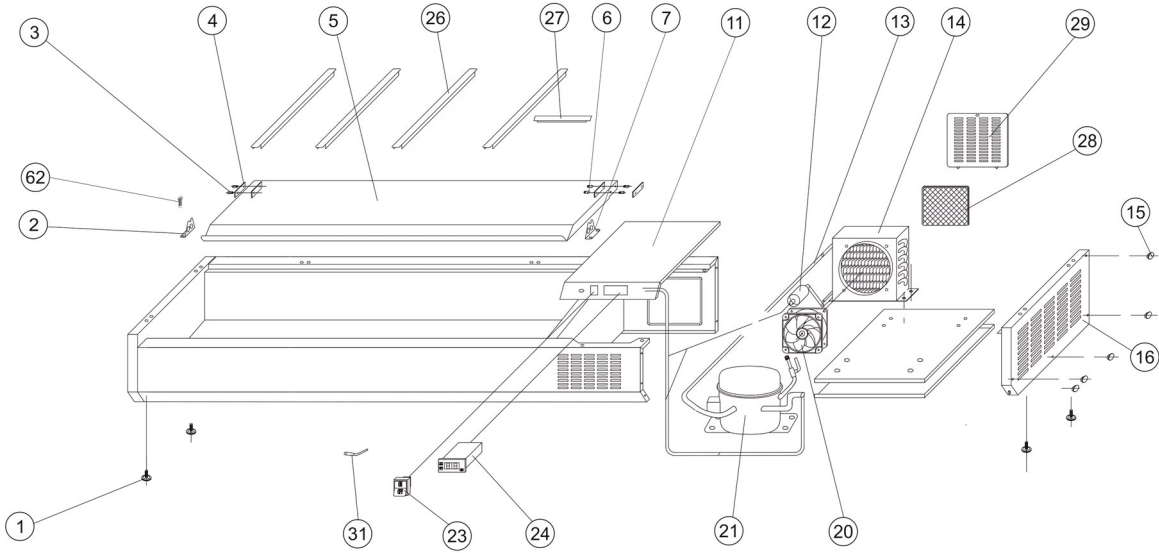

30826 / GVC33-150 S/S

Position	ItemNo	Description
01	14579	Feet M8
02	12800	Cover Hinge Right/Left
03	12795	Cover Hinge Axis
04	13169	Strengthening Board
05	13159	Stainless Steel Lid
06	12907	Nut For Cover Hinge Axis
11	35025	Unit Room Cover For Thermostat
12	15722	Filter Drier 20 G
13	13237	Defrost Water Coil
14	14193	Condensor
15	10068	Plastic Cap
16	35076	Side Cover
17	32629	Plug
20	13318	Cond./Evap. Fan Rah1238B
21	11725	Compressor HDL100A R600A
23	13754	Main Switch
24	14061	Thermostat XR02CX 2 Probes
26	14768	Divider For GN1/4 Pans 268x27 mm
27	14771	Divider For GN1/6 Pans 178x76 mm
28	10020	Filter 182 x 215 mm
29	35077	Air Flow Window
30	10039	Cover For Screw
31	13896	Probe NTC Dixell/Carel 10 Kohm

2023-01-16

30826 / GVC33-150 S/S

GVC33-nnn-S/S Lid