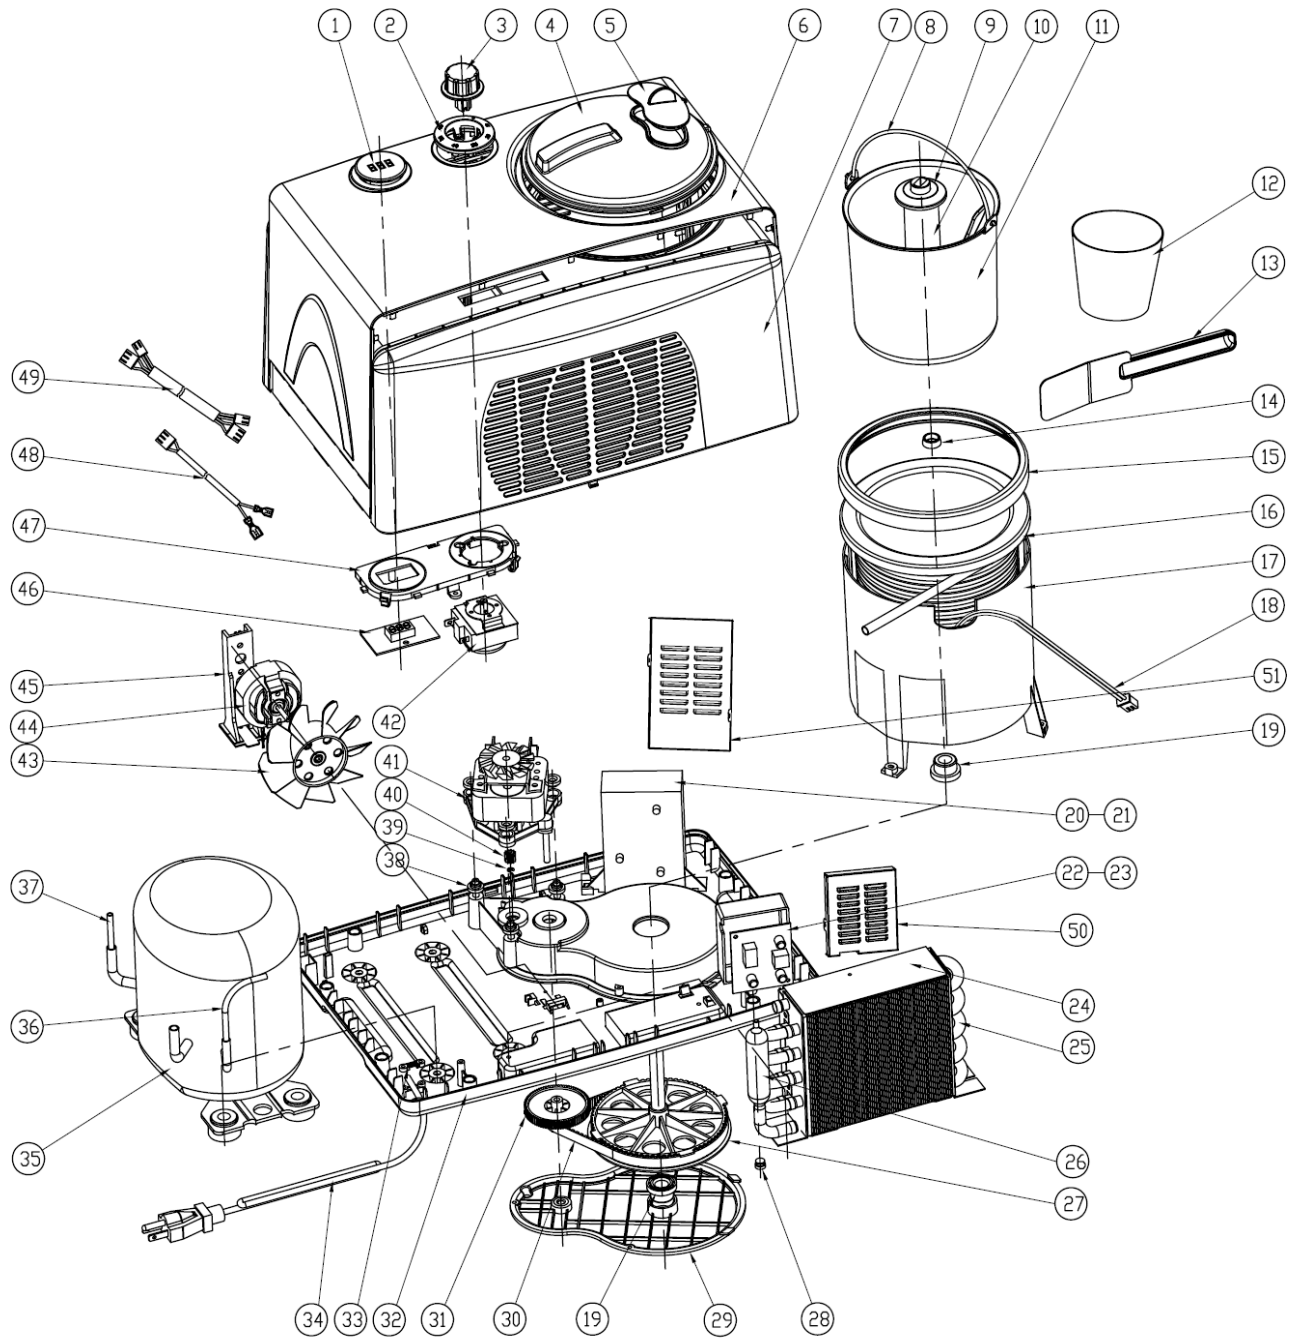

For models pre PO 15822:

[Click here](#)

For models form PO158822 onwards:

[Click here](#)

Machine	Explode	Code	Description
DM067 Buffalo Ice Cream Maker	1	AD970	Display
DM067 Buffalo Ice Cream Maker	2		Time Dial
DM067 Buffalo Ice Cream Maker	3	AD972	Time Knob
DM067 Buffalo Ice Cream Maker	4	AD973	Transparent Lid
DM067 Buffalo Ice Cream Maker	5	AD974	Lid Insert

Machine	Explode	Code	Description
DM067 Buffalo Ice Cream Maker	1	AD970	Display
DM067 Buffalo Ice Cream Maker	2	☎	Time Dial
DM067 Buffalo Ice Cream Maker	3	AD972	Time Knob
DM067 Buffalo Ice Cream Maker	4	AD973	Transparent Lid
DM067 Buffalo Ice Cream Maker	5	AD974	Lid Insert
DM067 Buffalo Ice Cream Maker	6	☎	Top Panel
DM067 Buffalo Ice Cream Maker	7	☎	Enclosure