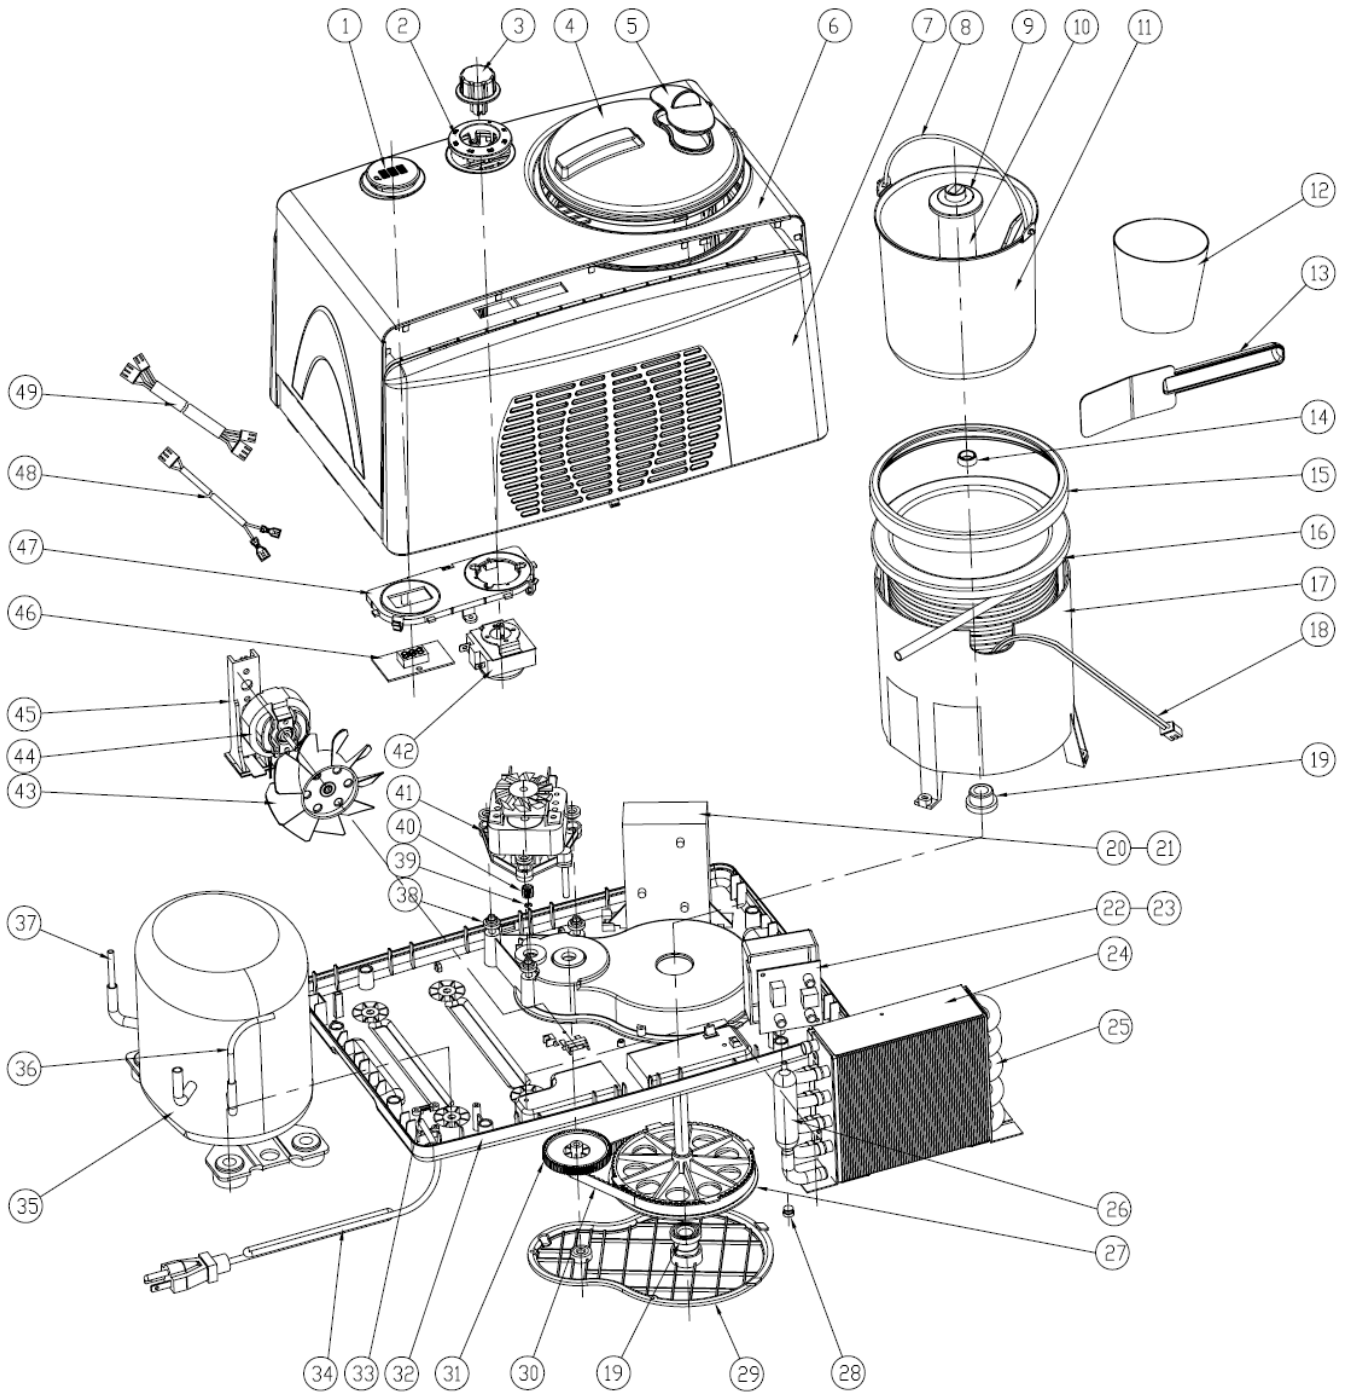

For models pre PO 15822:

[Click here](#)

For models form PO158822 onwards:

[Click here](#)

Machine	Explode	Code	Description
DM067 Buffalo Ice Cream Maker	1	AD970	Display
DM067 Buffalo Ice Cream Maker	2		Time Dial
DM067 Buffalo Ice Cream Maker	3	AD972	Time Knob
DM067 Buffalo Ice Cream Maker	4	AD973	Transparent Lid
DM067 Buffalo Ice Cream Maker	5	AD974	Lid Insert

Machine	Explode	Code	Description
DM067 Buffalo Ice Cream Maker	1	AD970	Display
DM067 Buffalo Ice Cream Maker	2	☎	Time Dial
DM067 Buffalo Ice Cream Maker	3	AD972	Time Knob
DM067 Buffalo Ice Cream Maker	4	AD973	Transparent Lid
DM067 Buffalo Ice Cream Maker	5	AD974	Lid Insert
DM067 Buffalo Ice Cream Maker	6	☎	Top Panel
DM067 Buffalo Ice Cream Maker	7	☎	Enclosure