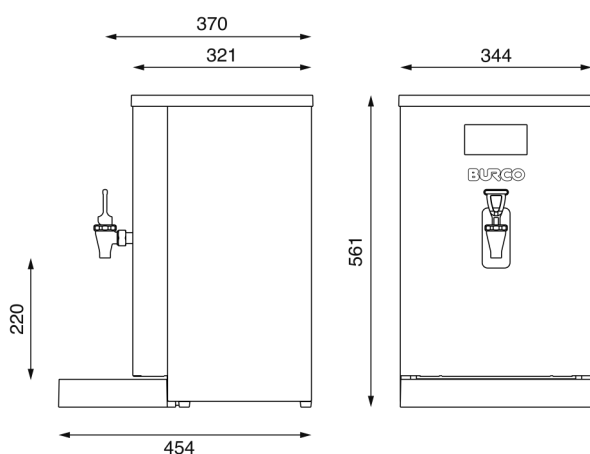

Dimensions (mm)

Glen Dimplex Heating & Ventilation, Millbrook House, Grange Drive, Hedge End, Southampton, SO30 2DF