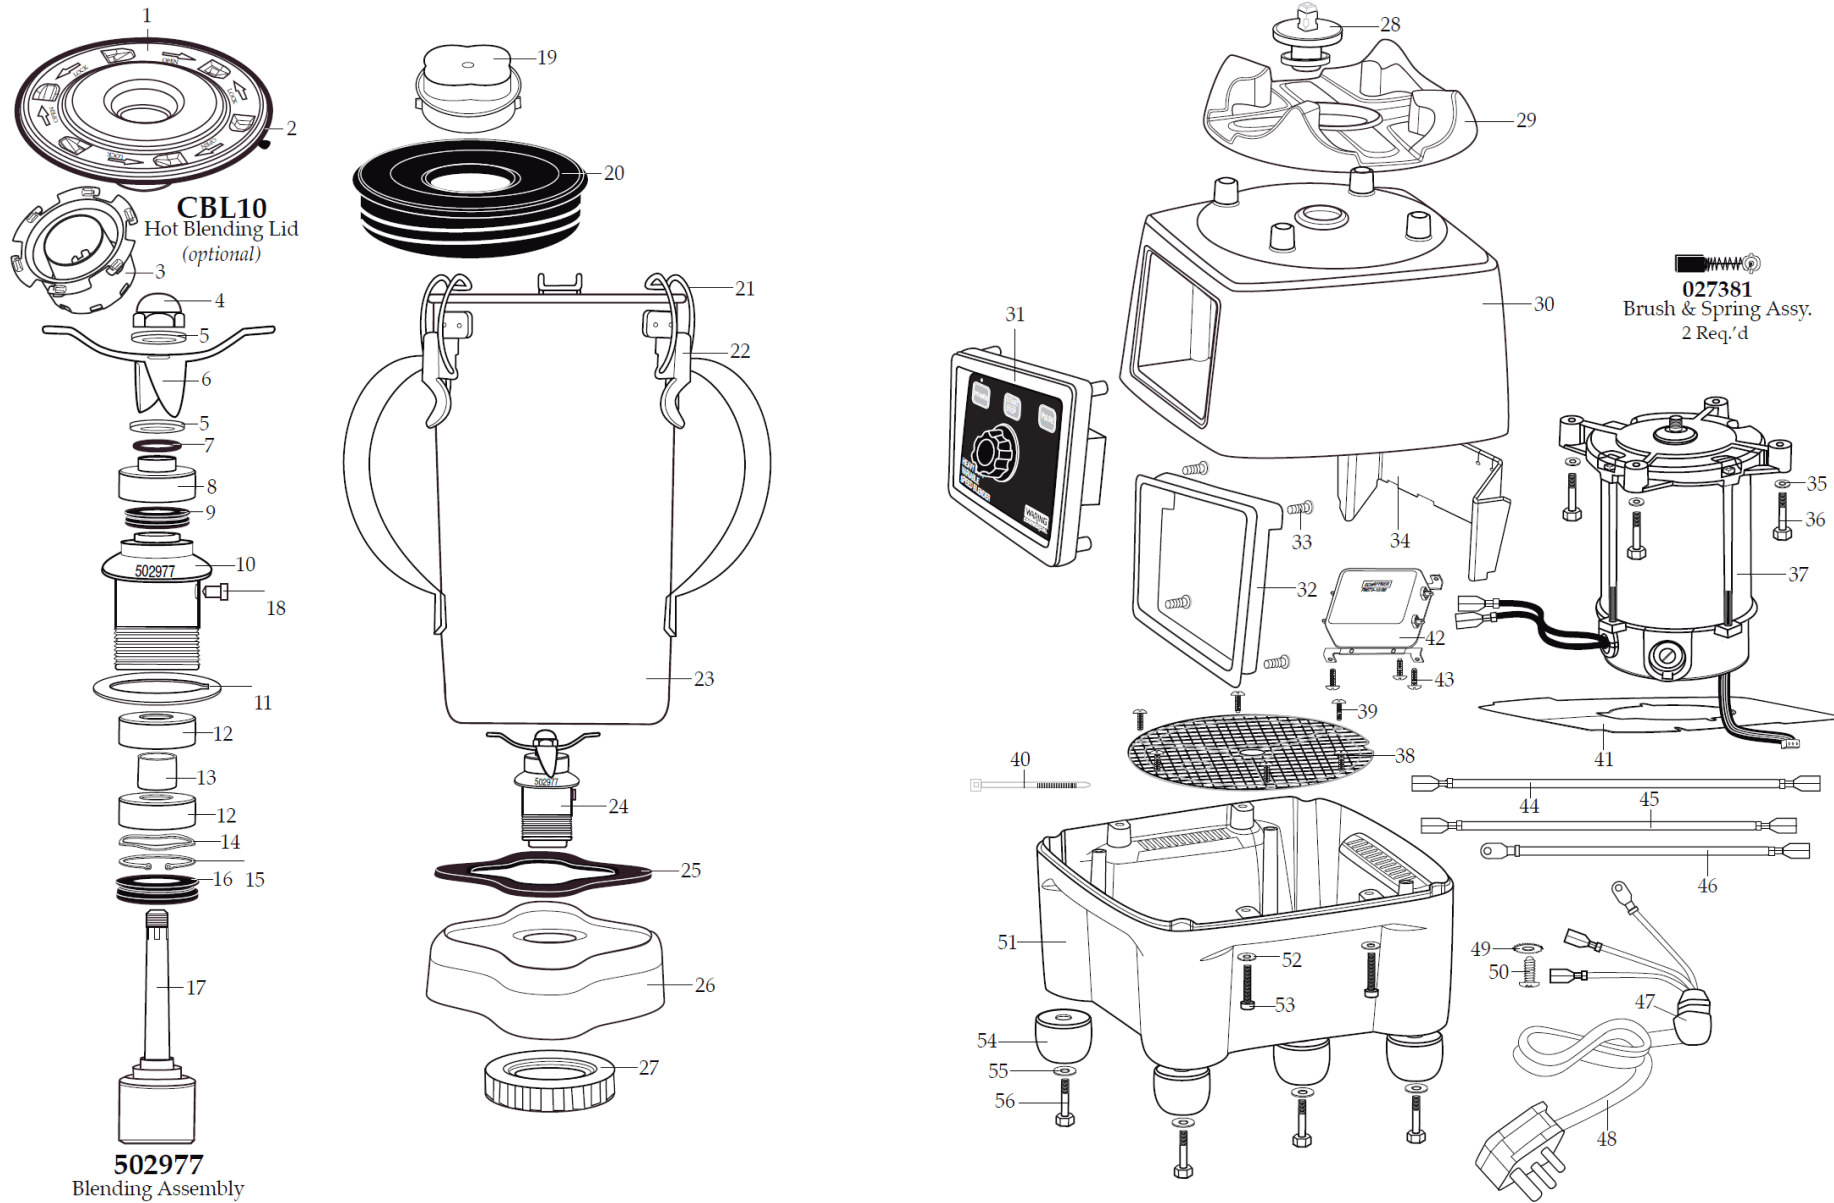

Exploded diagram and spare parts list

GF422

Machine	Explod	Code	Description
Waring Blender Variable Speed - 4Ltr	1	AE726	Outer Lid /polycarbonate for hot blending
Waring Blender Variable Speed - 4Ltr	2	N206	Gasket /plastic outer lid
Waring Blender Variable Speed - 4Ltr	3	AE727	Baffle Cup for hot blending lid
Waring Blender Variable Speed - 4Ltr	4	WA015	Cap Nut
Waring Blender Variable Speed - 4Ltr	5		Washer /flat 2 Req.'d
Waring Blender Variable Speed - 4Ltr	6	WA272	Blade
Waring Blender Variable Speed - 4Ltr	7		"O" Ring
Waring Blender Variable Speed - 4Ltr	8		Bearing Cap
Waring Blender Variable Speed - 4Ltr	9		"V" Ring /small
Waring Blender Variable Speed - 4Ltr	10		Bearing Holder
Waring Blender Variable Speed - 4Ltr	11	WA052	Washer
Waring Blender Variable Speed - 4Ltr	12	WA231	Bearing 2 Req.'d
Waring Blender Variable Speed - 4Ltr	13		Spacer
Waring Blender Variable Speed - 4Ltr	14		Spring Washer
Waring Blender Variable Speed - 4Ltr	15		Retaining Ring
Waring Blender Variable Speed - 4Ltr	16		"V" Ring /large
Waring Blender Variable Speed - 4Ltr	17		Drive Shaft
Waring Blender Variable Speed - 4Ltr	18	WA310	Key
Waring Blender Variable Speed - 4Ltr	19	AE728	Cover Insert
Waring Blender Variable Speed - 4Ltr	20	AE729	Outer Lid
Waring Blender Variable Speed - 4Ltr	21		Latch Wire 3 Req.'d
Waring Blender Variable Speed - 4Ltr	22		Bracket Assy. /spot welded to container 3 Req.'d
Waring Blender Variable Speed - 4Ltr		WA460	Double Handle Container
	23		Double Handle Container with Guard (older units)
Waring Blender Variable Speed - 4Ltr	24	AB760	Blending Assy. /complete
Waring Blender Variable Speed - 4Ltr	25	WA053	Gasket /container base
Waring Blender Variable Speed - 4Ltr	26	AE730	Container Support /container base
Waring Blender Variable Speed - 4Ltr	27	WA075	Lock Nut
Waring Blender Variable Speed - 4Ltr	28	AE731	Coupling
Waring Blender Variable Speed - 4Ltr	29	AE732	Jar Pad
Waring Blender Variable Speed - 4Ltr			Top Housing
	30		Top Housing (older units)
Waring Blender Variable Speed - 4Ltr	31	AE733	Control Panel Assy.
Waring Blender Variable Speed - 4Ltr	32		Control Panel Rear
Waring Blender Variable Speed - 4Ltr	33		Screw 4 Req.'d
Waring Blender Variable Speed - 4Ltr	34		Control Panel Baffle
Waring Blender Variable Speed - 4Ltr	35	WA017	Washer 4 Req.'d
Waring Blender Variable Speed - 4Ltr	36		Screw 4 Req.'d
Waring Blender Variable Speed - 4Ltr	37	AE734	Motor with Sensor
Waring Blender Variable Speed - 4Ltr	38		Screen
Waring Blender Variable Speed - 4Ltr	39		Screw 6 Req.'d
Waring Blender Variable Speed - 4Ltr	40		Cable Tie 6 Req.'d
Waring Blender Variable Speed - 4Ltr	41	AE735	Baffle
Waring Blender Variable Speed - 4Ltr	42	AE736	Filter & Bracket Assy.
			Filter & Bracket Assy. (older units)
Waring Blender Variable Speed - 4Ltr	43		Screw 3 Req.'d
Waring Blender Variable Speed - 4Ltr	44		Brown Lead
Waring Blender Variable Speed - 4Ltr	45		Blue Lead
Waring Blender Variable Speed - 4Ltr	46		Green-Yellow Lead /ground