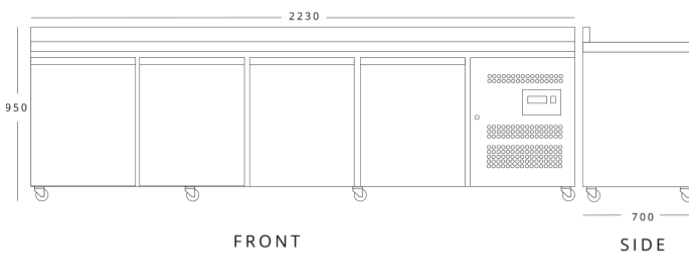

Features

- Stainless steel exterior & interior
- Even air distribution by ducted system
- Heavy duty castors as standard
- Coved 100mm upstand as standard
- Internal corners rounded for easy cleaning
- 1 x adjustable GN1/1 shelf per door
- Self closing doors with dwell position
- Replaceable door gasket

Additional Extras

- X1-SHELF04 - Shelf
- X1-GUIDE02 - Shelf guides (pair)
- X1-DRAWERPACK2 - Drawer pack for HBC2,3,4
- X1-DRAWERPACK3 - Drawer pack for HBC2,3,4
- B1-GASKET27 - Door gasket

Technical Specification

	HBC2	HBC3	HBC4	LBC2	LBC3	LBC4
Temperature Range	+2°C ~ +8°C	+2°C ~ +8°C	+2°C ~ +8°C	-18°C ~ -22°C	-18°C ~ -22°C	-18°C ~ -22°C
Climate Class	4	4	4	4	4	4
Power Supply	13amp	13amp	13amp	13amp	13amp	13amp
Cooling	Ventilated	Ventilated	Ventilated	Ventilated	Ventilated	Ventilated
Defrost	Automatic	Automatic	Automatic	Automatic	Automatic	Automatic
Noise Level	42db	42db	42db	42db	42db	42db
Refrigerant	R290	R290	R290	R290	R290	R290
Energy Efficiency Class	C	C	D	E	E	E
Energy Consumption (kw/24hrs)	2.253	3.184	4.771	7.81	9.196	10.826
Power Usage (w)	220	230	345	520	560	650
Weight (kg)	128	154	185	133	179	196

HBC2

HBC3

HBC4

LBC2

LBC3

LBC4