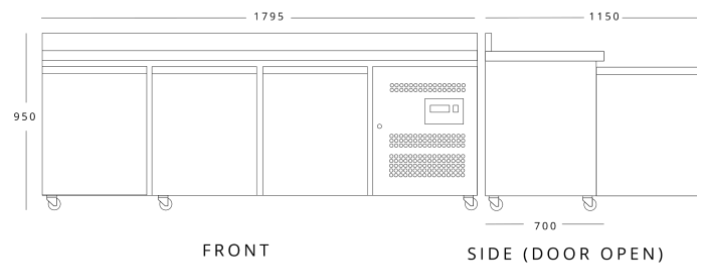

Features

- Stainless steel exterior & interior
- Even air distribution by ducted system
- Heavy duty castors as standard
- Coved 100mm upstand as standard
- Internal corners rounded for easy cleaning
- 1 x adjustable GN1/1 shelf per door
- Self closing doors with dwell position
- Replaceable door gasket

Additional Extras

- X1-SHELF04 - Shelf
- X1-GUIDE02 - Shelf guides (pair)
- X1-DRAWERPACK2 - Drawer pack for HBC2,3,4
- X1-DRAWERPACK3 - Drawer pack for HBC2,3,4
- B1-GASKET27 - Door gasket

Technical Specification

	HBC2	HBC3	HBC4	LBC2	LBC3	LBC4
Temperature Range	+2°C ~ +8°C	+2°C ~ +8°C	+2°C ~ +8°C	-18°C ~ -22°C	-18°C ~ -22°C	-18°C ~ -22°C
Climate Class	4	4	4	4	4	4
Power Supply	13amp	13amp	13amp	13amp	13amp	13amp
Cooling	Ventilated	Ventilated	Ventilated	Ventilated	Ventilated	Ventilated
Defrost	Automatic	Automatic	Automatic	Automatic	Automatic	Automatic
Noise Level	42db	42db	42db	42db	42db	42db
Refrigerant	R290	R290	R290	R290	R290	R290
Energy Efficiency Class	C	C	D	E	E	E
Energy Consumption (kw/24hrs)	2.253	3.184	4.771	7.81	9.196	10.826
Power Usage (w)	220	230	345	520	560	650
Weight (kg)	128	154	185	133	179	196

HBC2

HBC3

HBC4

LBC2

LBC3

LBC4