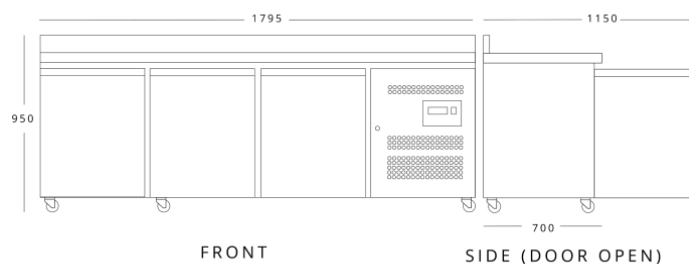

Features

- Stainless steel exterior & interior
- Even air distribution by ducted system
- Heavy duty castors as standard
- Coved 100mm upstand as standard
- Internal corners rounded for easy cleaning
- 1 x adjustable GN1/1 shelf per door
- Self closing doors with dwell position
- Replaceable door gasket

Additional Extras

- X1-SHELF04 - Shelf
- X1-GUIDE02 - Shelf guides (pair)
- X1-DRAWERPACK2 - Drawer pack for HBC2,3,4
- X1-DRAWERPACK3 - Drawer pack for HBC2,3,4
- B1-GASKET27 - Door gasket

Technical Specification

	HBC2	HBC3	HBC4	LBC2	LBC3	LBC4
Temperature Range	+2°C ~ +8°C	+2°C ~ +8°C	+2°C ~ +8°C	-18°C ~ -22°C	-18°C ~ -22°C	-18°C ~ -22°C
Climate Class	4	4	4	4	4	4
Power Supply	13amp	13amp	13amp	13amp	13amp	13amp
Cooling	Ventilated	Ventilated	Ventilated	Ventilated	Ventilated	Ventilated
Defrost	Automatic	Automatic	Automatic	Automatic	Automatic	Automatic
Noise Level	42db	42db	42db	42db	42db	42db
Refrigerant	R290	R290	R290	R290	R290	R290
Energy Efficiency Class	C	C	D	E	E	E
Energy Consumption (kw/24hrs)	2.253	3.184	4.771	7.81	9.196	10.826
Power Usage (w)	220	230	345	520	560	650
Weight (kg)	128	154	185	133	179	196

HBC2

HBC3

HBC4

LBC2

LBC3

LBC4