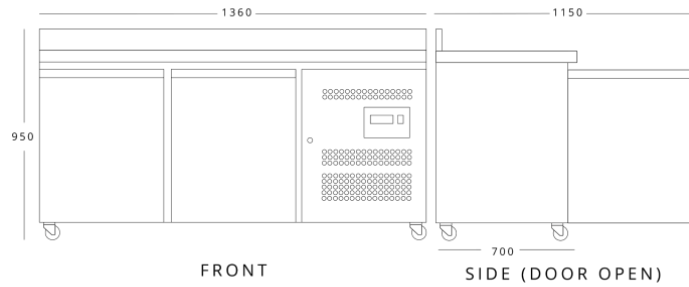

Features

- Stainless steel exterior & interior
- Even air distribution by ducted system
- Heavy duty castors as standard
- Coved 100mm upstand as standard
- Internal corners rounded for easy cleaning
- 1 x adjustable GN1/1 shelf per door
- Self closing doors with dwell position
- Replaceable door gasket

Additional Extras

- X1-SHELF04 - Shelf
- X1-GUIDE02 - Shelf guides (pair)
- X1-DRAWERPACK2 - Drawer pack for HBC2,3,4
- X1-DRAWERPACK3 - Drawer pack for HBC2,3,4
- B1-GASKET27 - Door gasket

Technical Specification

	HBC2	HBC3	HBC4	LBC2	LBC3	LBC4
Temperature Range	+2°C ~ +8°C	+2°C ~ +8°C	+2°C ~ +8°C	-18°C ~ -22°C	-18°C ~ -22°C	-18°C ~ -22°C
Climate Class	4	4	4	4	4	4
Power Supply	13amp	13amp	13amp	13amp	13amp	13amp
Cooling	Ventilated	Ventilated	Ventilated	Ventilated	Ventilated	Ventilated
Defrost	Automatic	Automatic	Automatic	Automatic	Automatic	Automatic
Noise Level	42db	42db	42db	42db	42db	42db
Refrigerant	R290	R290	R290	R290	R290	R290
Energy Efficiency Class	C	C	D	E	E	E
Energy Consumption (kw/24hrs)	2.253	3.184	4.771	7.81	9.196	10.826
Power Usage (w)	220	230	345	520	560	650
Weight (kg)	128	154	185	133	179	196

HBC2