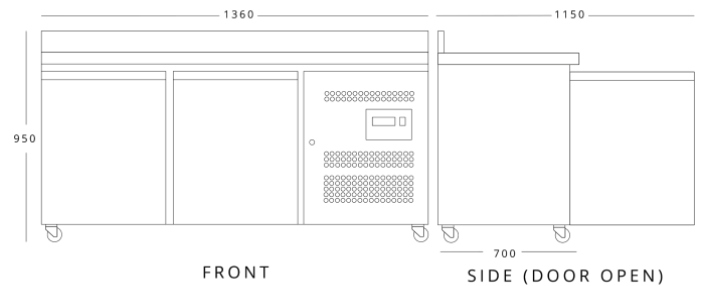

Features

- Stainless steel exterior & interior
- Even air distribution by ducted system
- Heavy duty castors as standard
- Coved 100mm upstand as standard
- Internal corners rounded for easy cleaning
- 1 x adjustable GN1/1 shelf per door
- Self closing doors with dwell position
- Replaceable door gasket

Additional Extras

- X1-SHELF04 - Shelf
- X1-GUIDE02 - Shelf guides (pair)
- X1-DRAWERPACK2 - Drawer pack for HBC2,3,4
- X1-DRAWERPACK3 - Drawer pack for HBC2,3,4
- B1-GASKET27 - Door gasket

Technical Specification

	HBC2	HBC3	HBC4	LBC2	LBC3	LBC4
Temperature Range	+2°C ~ +8°C	+2°C ~ +8°C	+2°C ~ +8°C	-18°C ~ -22°C	-18°C ~ -22°C	-18°C ~ -22°C
Climate Class	4	4	4	4	4	4
Power Supply	13amp	13amp	13amp	13amp	13amp	13amp
Cooling	Ventilated	Ventilated	Ventilated	Ventilated	Ventilated	Ventilated
Defrost	Automatic	Automatic	Automatic	Automatic	Automatic	Automatic
Noise Level	42db	42db	42db	42db	42db	42db
Refrigerant	R290	R290	R290	R290	R290	R290
Energy Efficiency Class	C	C	D	E	E	E
Energy Consumption (kw/24hrs)	2.253	3.184	4.771	7.81	9.196	10.826
Power Usage (w)	220	230	345	520	560	650
Weight (kg)	128	154	185	133	179	196

HBC2

HBC3

HBC4

LBC2

LBC3

LBC4