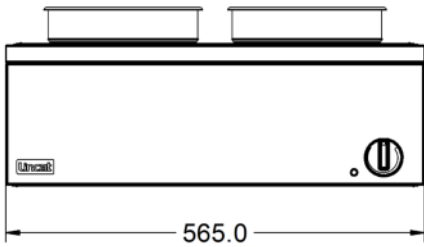

Power and Performance

Total Power kW	0.50
IP Rating	IP23
Temperature Control	Mechanical

Key Specifications

Pot Type	Round pot
Type of Heat	Dry

Capacity

Capacity Litres	2 x 4.5
------------------------	---------

Weights and Dimensions

Unit Height (External) mm	240
Unit Width (External) mm	565
Unit Depth (External) mm	400
Net Weight Kg	10.9

Supply Connections

Requires Installation	No
Requires Electrical Supply	Yes
UK 3 Pin Plug	Yes
Requires Hardwiring	No
Electrical Supply Rating Watts	500
Single Phase Amps	2.2
Single Phase Voltage	230

Shipping

Packed Weight Kg	11.99
Packed Height cm	49.5
Packed Width cm	70
Packed Depth cm	55

Technical Picture

Lincat Limited

Whisby Road,
Lincoln, LN6 3QZ,
United Kingdom

Company No: 2175448

A member company of