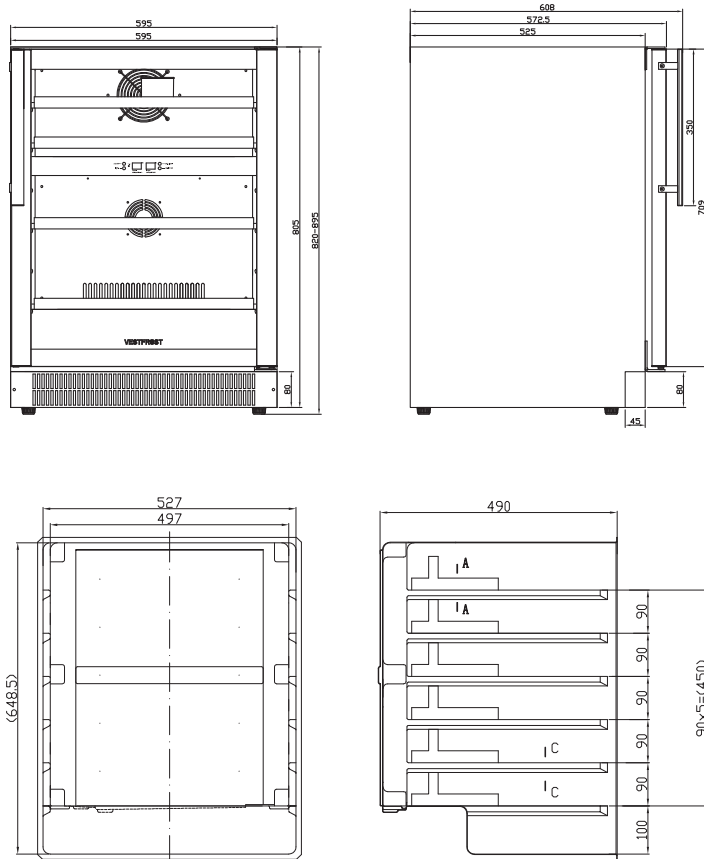

W 45

COMPACT WINE CABINET

All measurements in mm

Height, mm	825
Width, mm	595
Depth, mm	572,5
Incl. vertical handle, mm	608

VESTFROST
SOLUTIONS

A/S Vestfrost
Falkevej 12
DK-6705 Esbjerg Ø
www.vestfrostsolutions.com