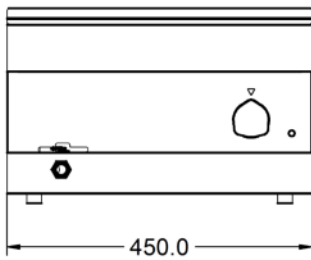

Technical Picture

Lincat Limited

Whisby Road,
Lincoln, LN6 3QZ,
United Kingdom

Company No: 2175448

A member company of

Customer Care

Tel: +44 1522 875500
Email: care@lincat.co.uk

Export Customers

Tel: +44 1522 503250
Email: export@lincat.co.uk

Opening Hours

Monday – Friday:
8.30am – 5pm