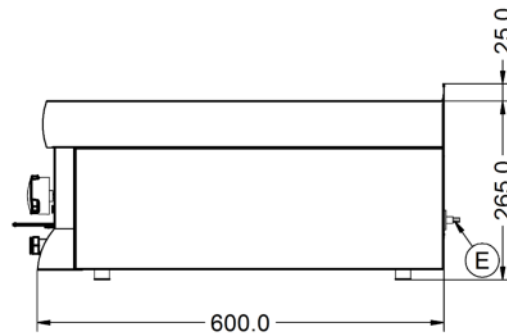

Technical Picture

Lincat Limited

Whisby Road,
Lincoln, LN6 3QZ,
United Kingdom

Company No: 2175448

A member company of

Customer Care

Tel: +44 1522 875500
Email: care@lincat.co.uk

Export Customers

Tel: +44 1522 503250
Email: export@lincat.co.uk

Opening Hours

Monday – Friday:
8.30am – 5pm