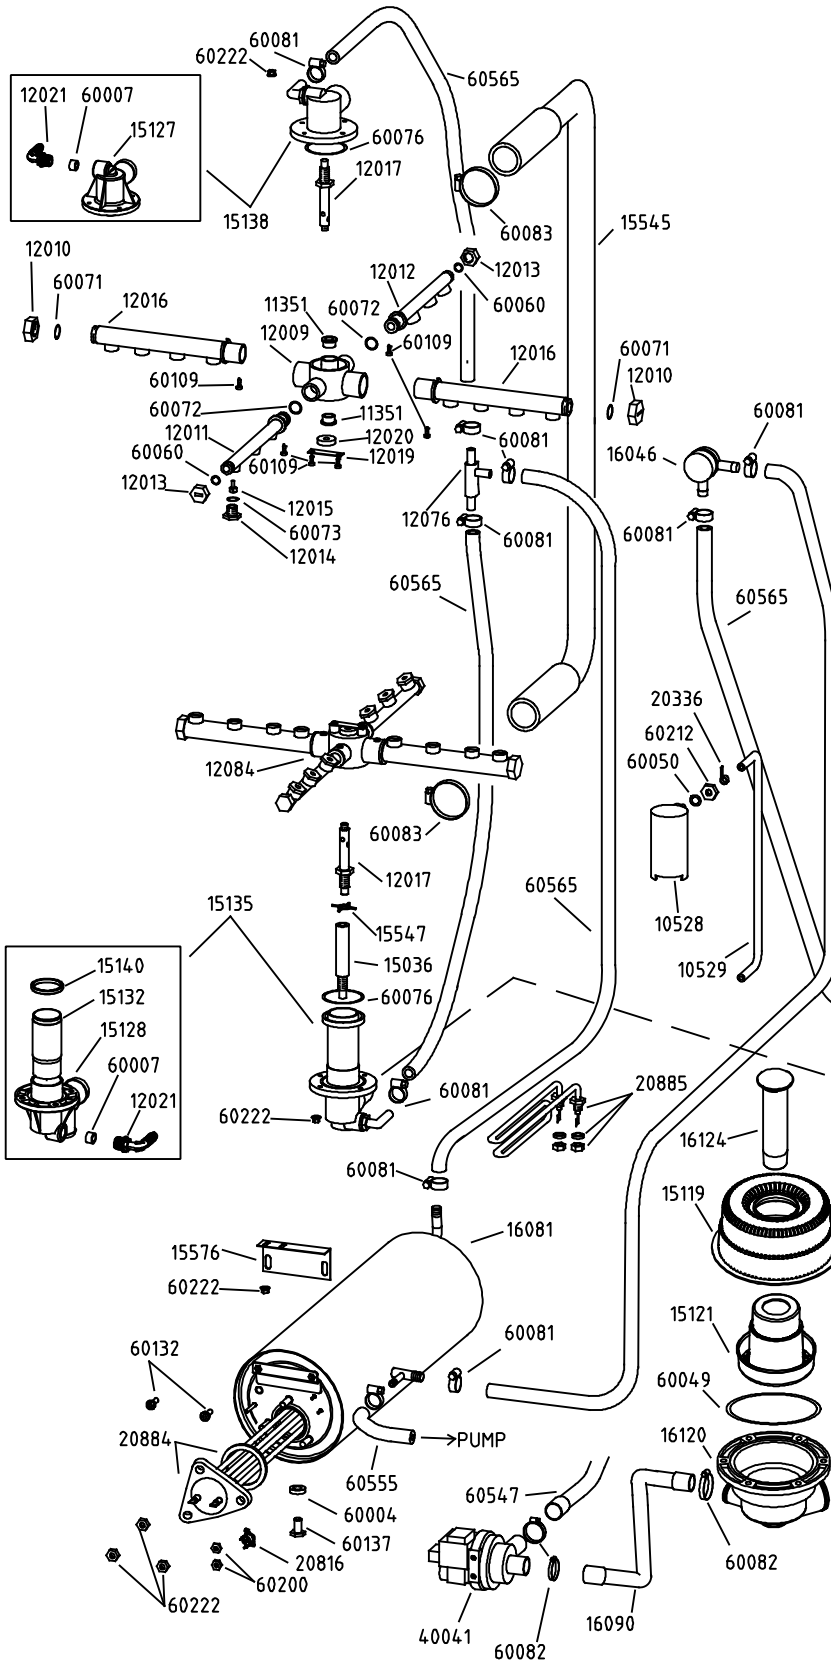

EV50

The logo for Prodis features the word "Prodis" in a bold, dark blue, sans-serif font. The letters are slightly shadowed with a lighter blue gradient. The letter 'i' is stylized with a white dot above it and a white dot below it. The entire logo is set against a white background.

**SPARE PARTS
MANUAL**

EV50S