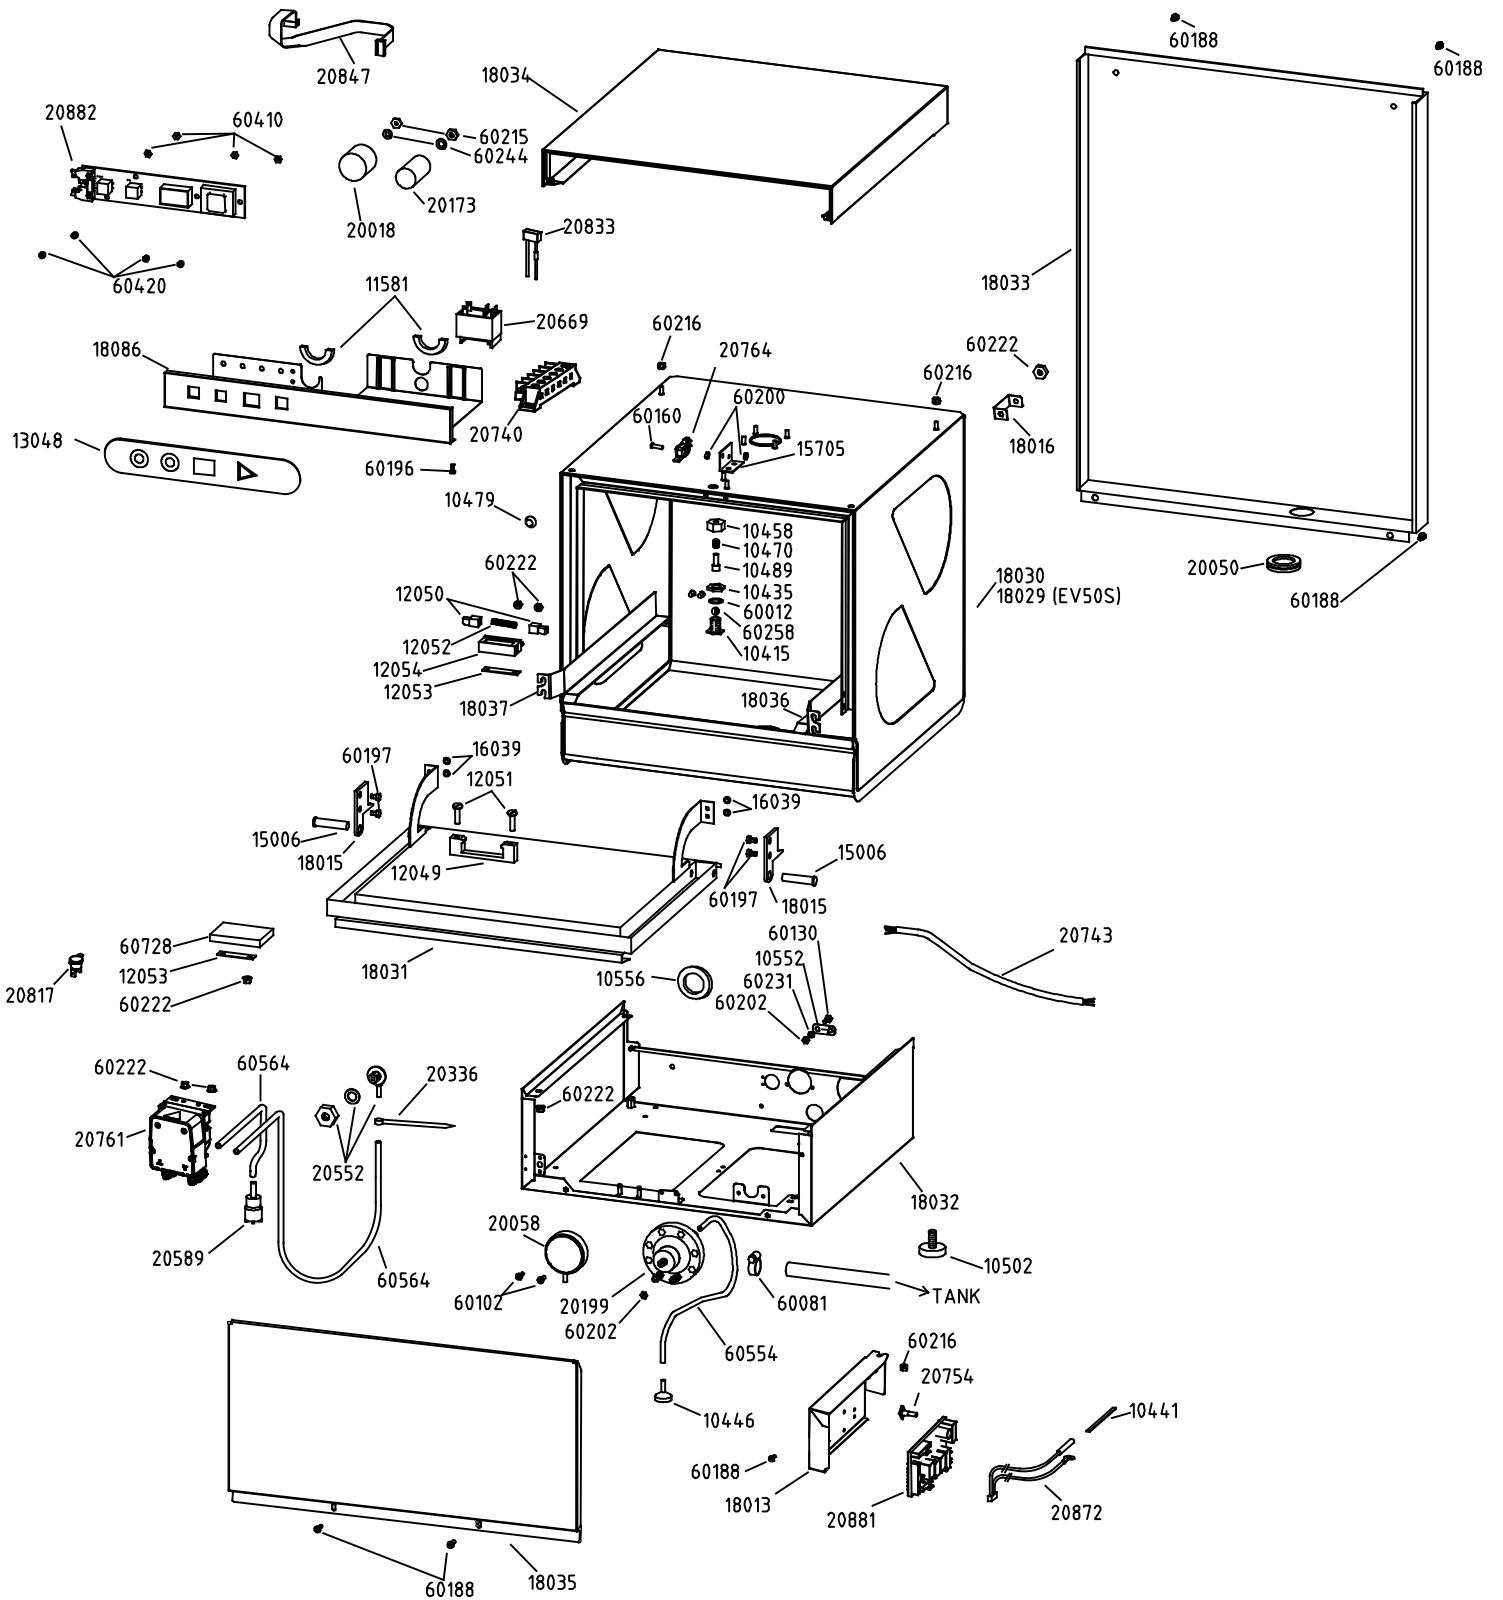

EV50

The logo for Prodis features the word "Prodis" in a bold, dark blue, sans-serif font. The letters are slightly shadowed with a lighter blue gradient. The letter 'i' is stylized with a white dot above it and a white dot below it. The entire logo is set against a white background.

**SPARE PARTS
MANUAL**

EV50S