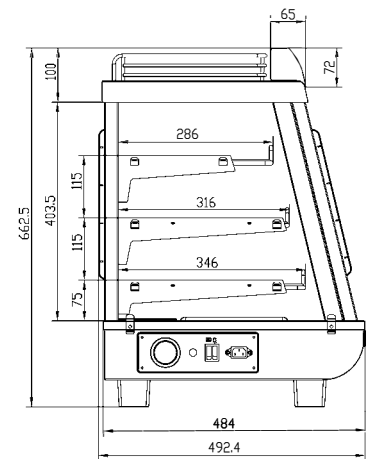

Counter Top Heated Merchandisers

Front & Rear Access

External top display area

HSS136

FEATURES

- Internal LED illumination on top
- 3 adjustable chrome plated shelves
- Front and rear access
- Internal humidity pan

TECHNICAL SPECIFICATIONS

- Controller: Manual thermostat with analogue temperature display
- Temperature Range: +30°C ~ +90°C
- Power Supply: 13amp

MODEL	FINISH	GROSS CAPACITY	EXT. DIMENSIONS (H x W x D mm)	POWER CONSUMPTION	DECIBELS	WEIGHT (kg)	RRP
HSS96	Stainless steel construction	96L	663 x 664 x 493	1000W	40-75dBA	36	
HSS136		136L	663 x 900 x 493	1100W	40-75dBA	43	
HSS186		186L	663 x 1204 x 493	1800W	40-75dBA	56	